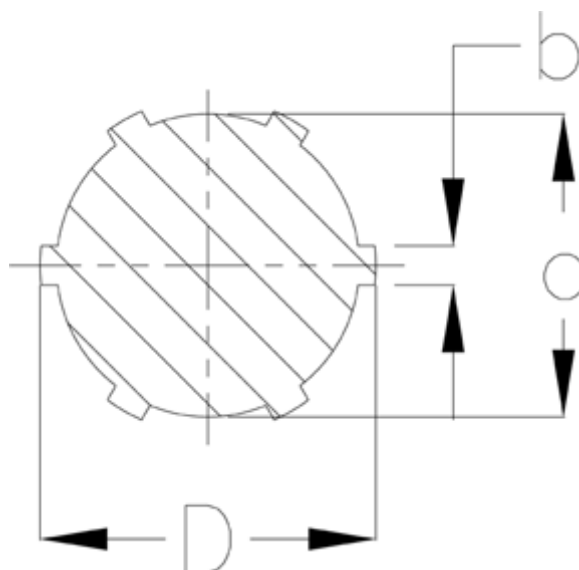

# Data Sheet

Article number: 0752413000

Description: Spline shaft 1000524001  
B6 x 11 x 14 length 3000

## Measures

---

b = 3

d = 11

D = 14

Description = B 6x11x14

Length = 3000